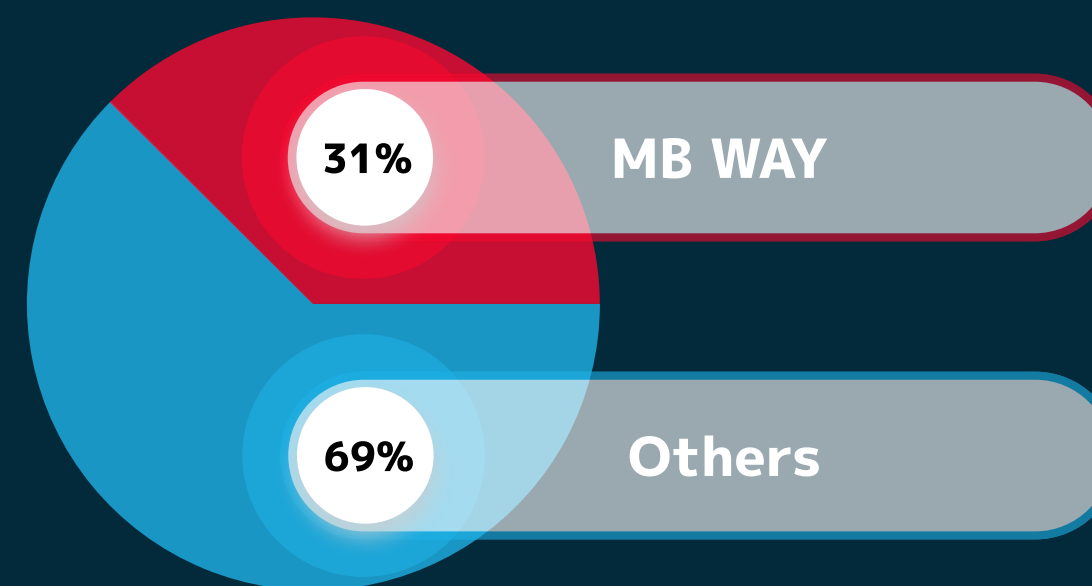

Official Cashless Partner

Share MB WAY within Portuguese Cards's transactions

Nationalities

% Portuguese Cards

Top 5 Nationalities

- Spain 17%
- Brazil 15%
- United Kingdom 13%
- France 9%
- Germany 6%

Portuguese Foreigners

92%

8%

% Cards

Number of transaction per hour, during the event

- 1st Weekend
- 2nd Weekend
- Euro 2024

The analysis considers purchases made at the Rock in Rio venue for the period of June 15 - June 17 (until 4am) and June 22 - June 24 (until 4am), 2024. The analysis is based on card's activity at MULTIBANCO Network. The data regarding foreigners refers to the country where the card was issued. Learn more at www.sibsanalytics.com