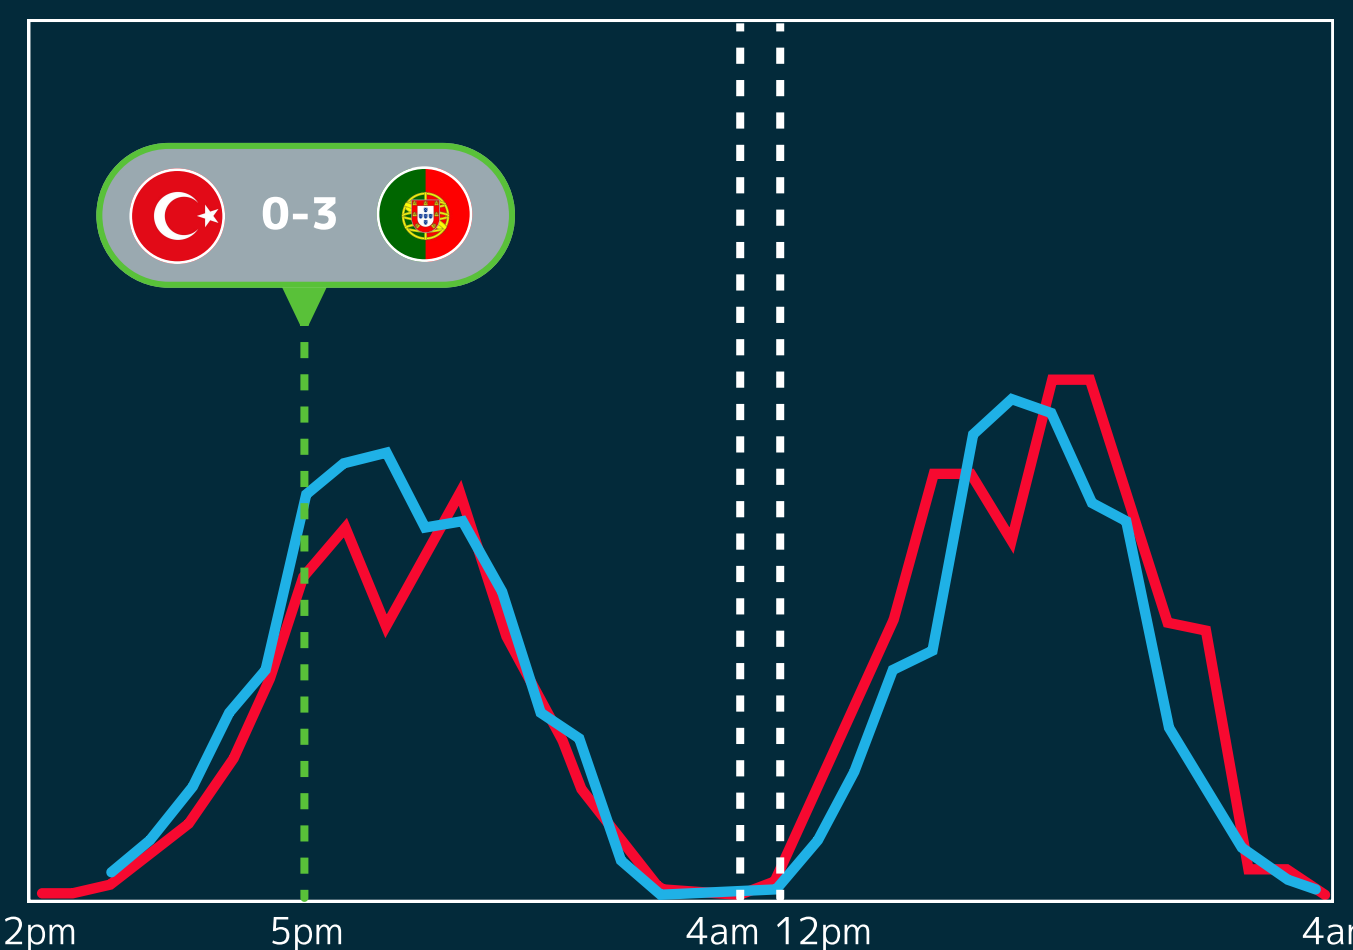

Official Cashless Partner

Share MB WAY within Portuguese Cards's transactions

Nationalities

% Portuguese Cards

Top 5 Nationalities

- Spain 17%
- Brazil 15%
- United Kingdom 13%
- France 9%
- Germany 6%

Portuguese Foreigners

92%

8%

% Cards

Number of transaction per hour, during the event

- 1st Weekend
- 2nd Weekend
- Euro 2024

The analysis considers purchases made at the Rock in Rio venue for the period of June 15 - June 17 (until 4am) and June 22 - June 24 (until 4am), 2024. The analysis is based on card's activity at MULTIBANCO Network. The data regarding foreigners refers to the country where the card was issued. Learn more at www.sibsanalytics.com