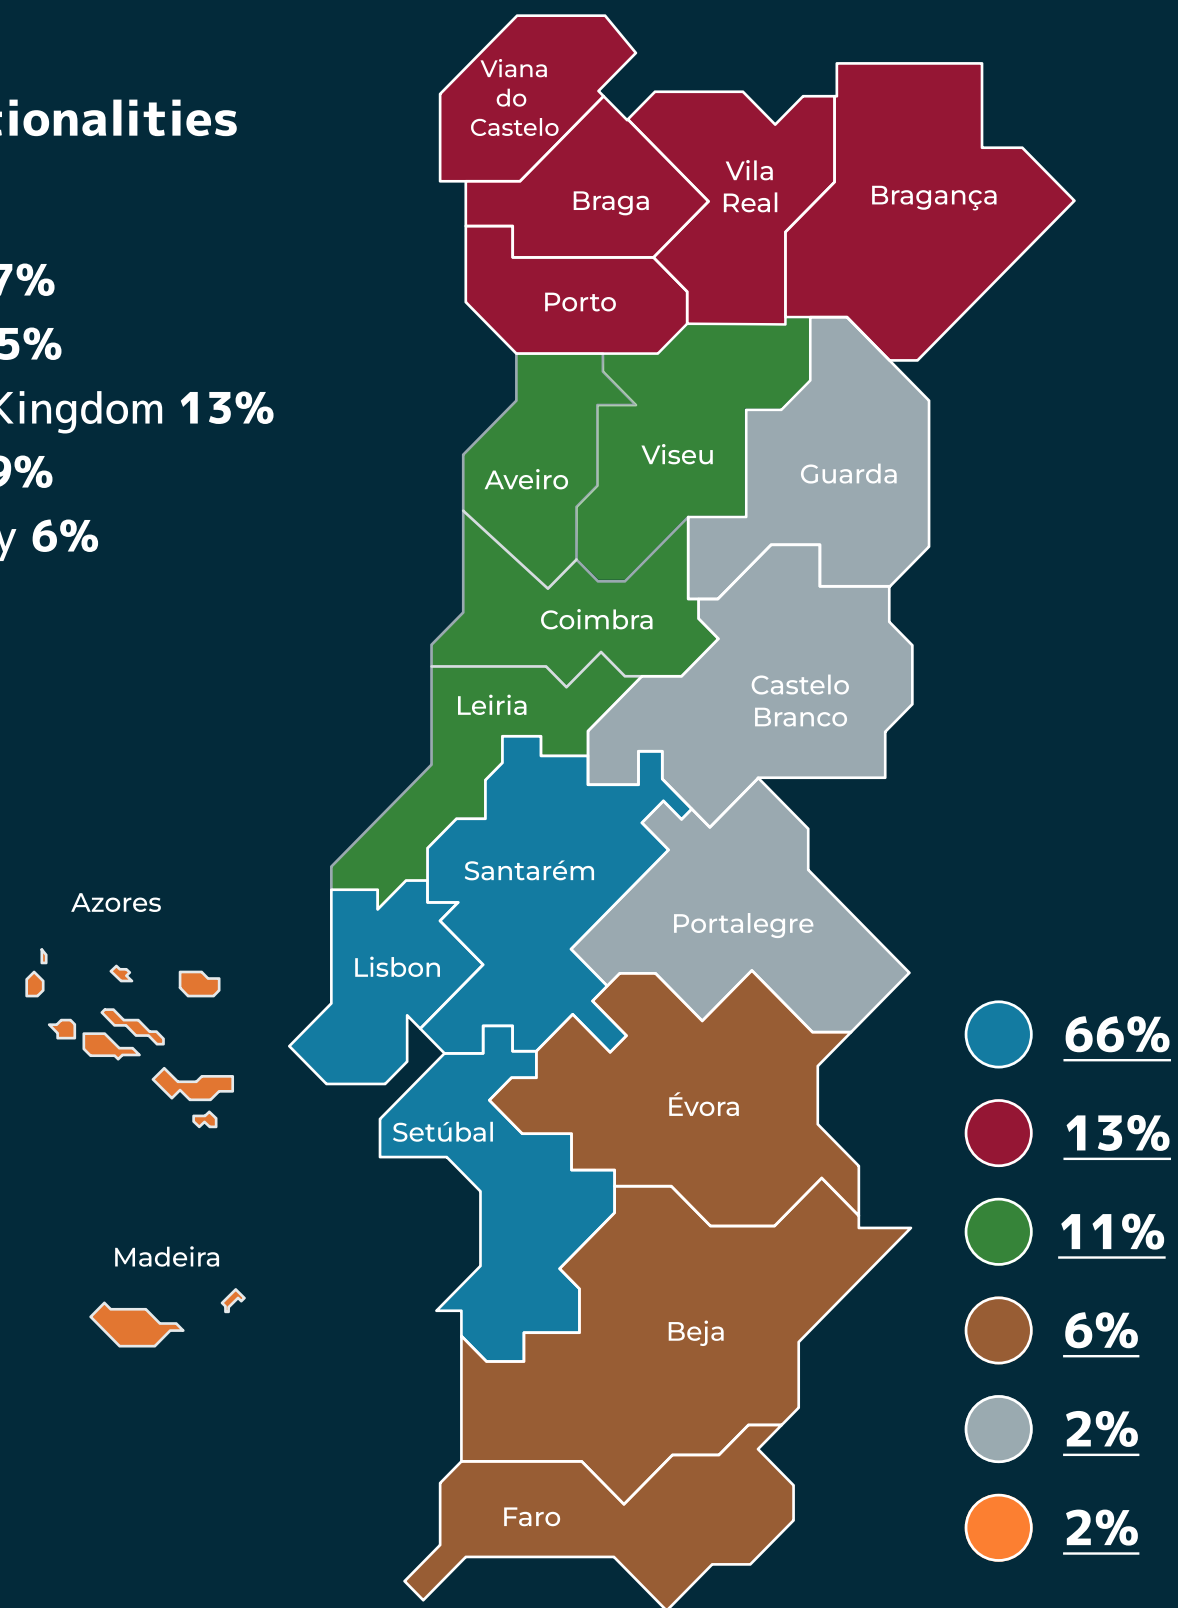

Official Cashless Partner

Share MB WAY within Portuguese Cards's transactions

Nationalities

% Portuguese Cards

Top 5 Nationalities

- Spain 17%
- Brazil 15%
- United Kingdom 13%
- France 9%
- Germany 6%

Portuguese Foreigners

92%

8%

% Cards

Number of transaction per hour, during the event

- 1st Weekend
- 2nd Weekend
- Euro 2024

The analysis considers purchases made at the Rock in Rio venue for the period of June 15 - June 17 (until 4am) and June 22 - June 24 (until 4am), 2024. The analysis is based on card's activity at MULTIBANCO Network. The data regarding foreigners refers to the country where the card was issued. Learn more at www.sibsanalytics.com