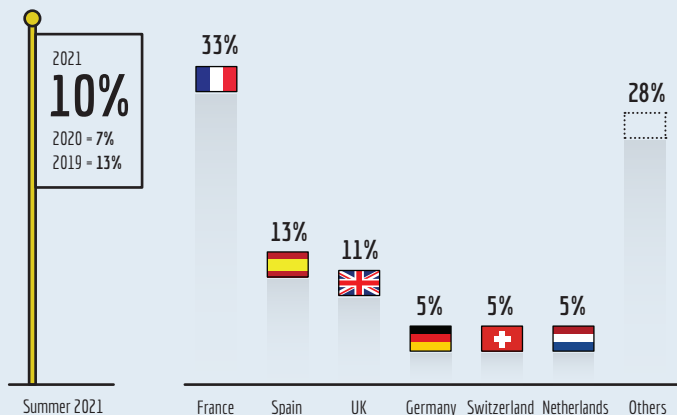

FOREIGNERS IN PORTUGAL

Weight of foreign cards operations in Portugal (in value) – summer 2021, overall and by card country