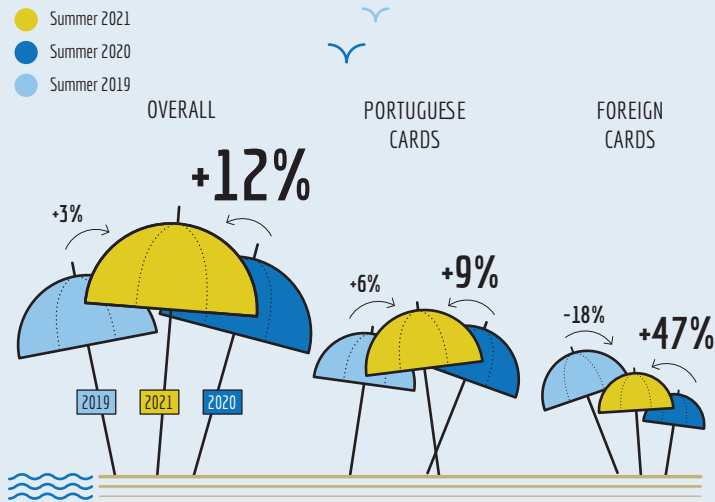

# HOLIDAYS IN PORTUGAL 2021

Summer Season: July 1st to September 15th

## SUMMER IN PORTUGAL

Variation in the value of operations – summer 2021 vs summer 2019 and 2020, overall and by card country

## TOURISM BY REGION

Variation in the value of operations – summer 2021 vs summer 2019 and 2020, by region and selected municipalities